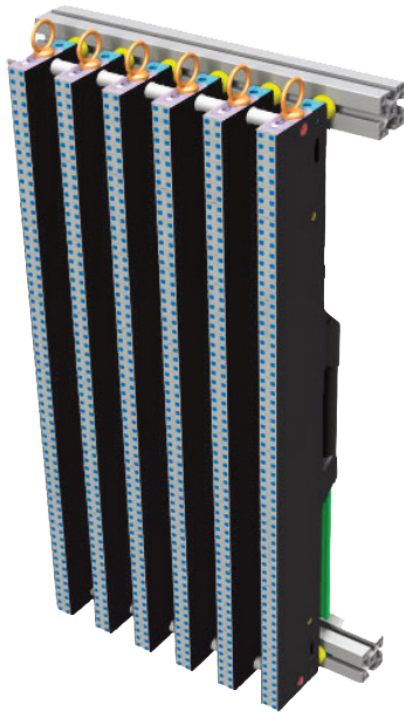

digiled 5.9mm LED Floor

Outdoor LED Stage

digiled LightSlice, with a pixel pitch of 10mm (WxH), has a unique and compact form-factor, LightSlice offers designers a rugged, midresolution LED product with versatile rigging and mounting options. When designs don't conform to the standard module format of traditional LED screens, LightSlice is the right choice. By varying the spacing between units, designers and content creators can create unique pixel pitches between LightSlice modules.

Control Video offers Light Slice in .5m, 1m, and 1.5m Configurations.

301.277.3429
hello@controlvideodc.com
www.controlvideo.com